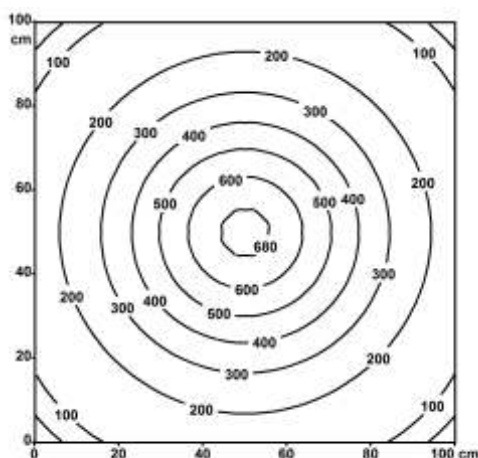

Technical Data

Power supply:	6 Watts
Connected load:	24V DC (-10% / +15%)
Connection type:	M12 plug connector with 4 pins, A-coded
Casing material:	anodised aluminum
Protection type:	IP 67
Protection class:	III
Lamp cover:	4mm diffuse PMMA
Max. ambient temperature:	50°C
Mounting:	rigid
Max. screw head diameter:	- / M6
Construction:	add-on version
Light distribution:	direct, wide beam
Light colour:	daylight white, approx. 5500 K
Colour rendering (Ra):	>80
Dimensions:	Length= 210 mm, width= 50 mm
Weight:	approx. 0.440 kg
Special features:	
Luminous flux:	approx. 630 lm
Luminous efficiency:	approx. 105 lm/W
Beam angle:	>120°
Equipment:	LED energy efficiency class A+
Operating unit:	without

Illuminances

Measuring distance: 50 cm

Em: 283 lx
 Emax: 708 lx
 Emin: 77 lx

Illuminances

Measuring distance: 100 cm

Em: 155 lx
 Emax: 215 lx
 Emin: 91 lx