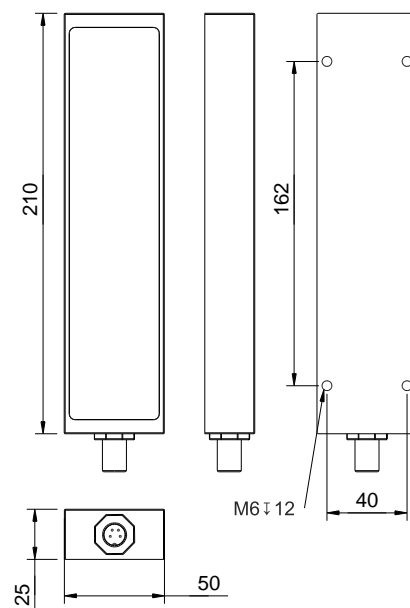

Technical Data

Power supply:	6 Watts
Connected load:	24V DC (-10% / +15%)
Connection type:	M12 plug connector with 4 pins, A-coded
Casing material:	anodised aluminum
Protection type:	IP 67
Protection class:	III
Lamp cover:	4mm diffuse PMMA
Max. ambient temperature:	50°C
Mounting:	rigid
Max. screw head diameter:	- / M6
Construction:	add-on version
Light distribution:	direct, wide beam
Light colour:	daylight white, approx. 5500 K
Colour rendering (Ra):	>80
Dimensions:	Length= 210 mm, width= 50 mm
Weight:	approx. 0.440 kg
Special features:	
Luminous flux:	approx. 630 lm
Luminous efficiency:	approx. 105 lm/W
Beam angle:	>120°
Equipment:	LED energy efficiency class A+
Operating unit:	without

Illuminances

Measuring distance: 50 cm

Em: 283 lx
 Emax: 708 lx
 Emin: 77 lx

Illuminances

Measuring distance: 100 cm

Em: 155 lx
 Emax: 215 lx
 Emin: 91 lx