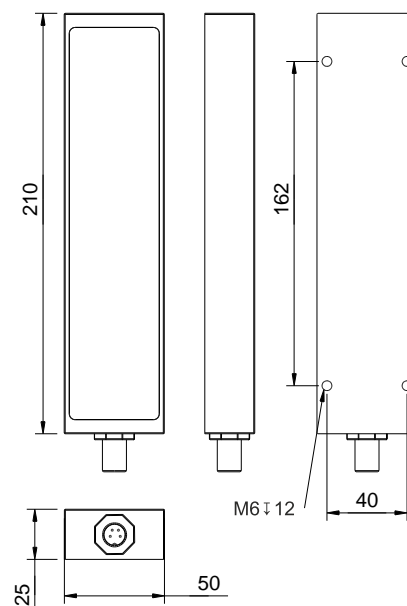

**Technical Data**

Power supply:	6 Watts
Connected load:	24V DC (-10% / +15%)
Connection type:	3 meters cable
Casing material:	anodised aluminum
Protection type:	IP 67
Protection class:	III
Lamp cover:	4mm diffuse PMMA
Max. ambient temperature:	50°C
Mounting:	rigid
Max. screw head diameter:	- / M6
Construction:	add-on version
Light distribution:	direct, wide beam
Light colour:	daylight white, approx. 5500 K
Colour rendering (Ra):	>80
Dimensions:	Length= 210 mm, width= 50 mm
Weight:	approx. 0.560 kg
Special features:	
Luminous flux:	approx. 630 lm
Luminous efficiency:	approx. 105 lm/W
Beam angle:	> 120°
Equipment:	LED energy efficiency class A+
Operating unit:	without

**Illuminances**

Measuring distance: 50 cm

**Em:** 283 lx  
**E<sub>max</sub>:** 708 lx  
**E<sub>min</sub>:** 77 lx

**Illuminances**

Measuring distance: 100 cm

**Em:** 155 lx  
**E<sub>max</sub>:** 215 lx  
**E<sub>min</sub>:** 91 lx