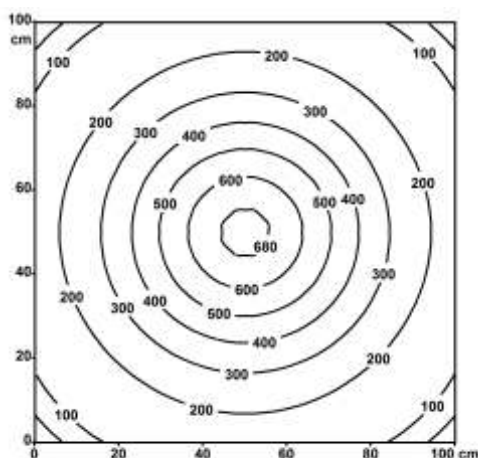

**Technical Data**

Power supply:	6 Watts
Connected load:	24V DC (-10% / +15%)
Connection type:	3 meters cable
Casing material:	anodised aluminum
Protection type:	IP 67
Protection class:	III
Lamp cover:	4mm diffuse PMMA
Max. ambient temperature:	50°C
Mounting:	rigid
Max. screw head diameter:	- / M6
Construction:	add-on version
Light distribution:	direct, wide beam
Light colour:	daylight white, approx. 5500 K
Colour rendering (Ra):	>80
Dimensions:	Length= 210 mm, width= 50 mm
Weight:	approx. 0.560 kg
Special features:	
Luminous flux:	approx. 630 lm
Luminous efficiency:	approx. 105 lm/W
Beam angle:	> 120°
Equipment:	LED energy efficiency class A+
Operating unit:	without

**Illuminances**

Measuring distance: 50 cm

**Em:** 283 lx  
**E<sub>max</sub>:** 708 lx  
**E<sub>min</sub>:** 77 lx

**Illuminances**

Measuring distance: 100 cm

**Em:** 155 lx  
**E<sub>max</sub>:** 215 lx  
**E<sub>min</sub>:** 91 lx